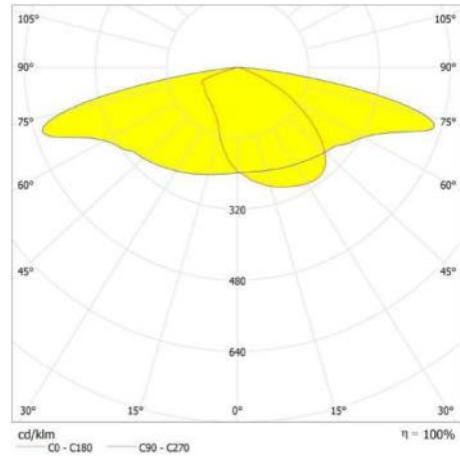

## Optics

**25°**

**60°**

**90°**

**Type 2**

**Type 3**

**Type 4**

**MAGNATECH LED**  
*Simply Brilliant*

# Areolite-26

*Slim LED Street Light*

**20W to 200W**

**Internal**

10kV series SPD with status light

Screw-less terminal block

Tool-free release clips

IP67 7-10mm cable gland