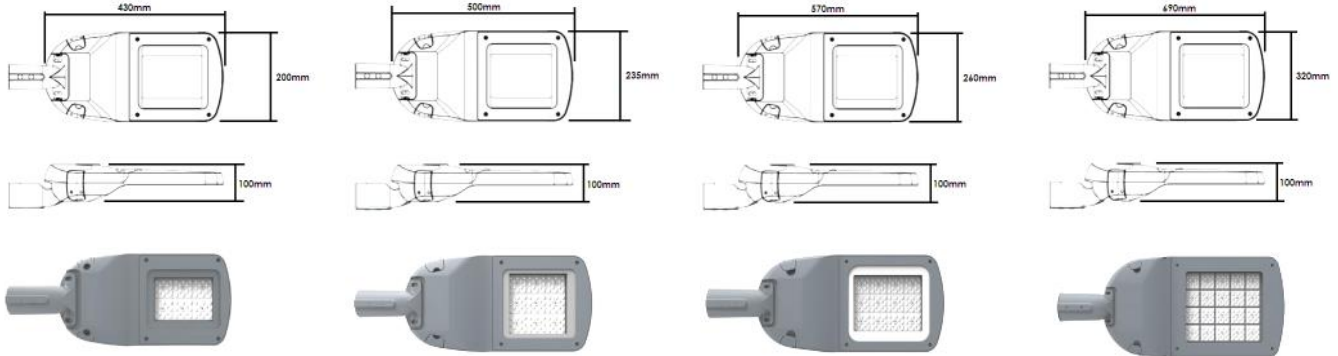

- Powder coat die-cast Aluminium case with tool-less opening driver compartment. IP66
- Sosen driver (standard)
- 1-10V dimming (option)
- Lumileds 3030 LED chips
- CCT 2000K to 6500K
- 10kV SPD standard
- Safety power cut-off switch
- Screwless connector blocks
- 3, 5 or 7 pin NEMA or Zhaga(option)
- Tempered glass IK09
- PC lens. Range of optics
- Side entry or post top mount
- Spigots available from 34mm to 76mm
- $\pm 15^\circ$  angle adjustment
- 5 year warranty

# Areolite-26

Slim LED Street Light

**20W to 200W**

Model	SH26										
Power (nom.)	20W	30W	40W	50W	60W	80W	100W	120W	150W	180W	200W
Lumens (nom)	2800	4200	5300	6300	632500	10400	12740	15600	19500	23400	27730
LED Qty	96					144		192		320	
LED type	Philips Lumiled Luxeon 3030. Other brands available on request										
CRI	>70										
Colour Temp.	3000K, 4000K, 5000K, 6000K or specified from 2000K to 7000K										
L70B10	>50,000 hours										
Driver	Sosen GA (80W to 200W) 200-277V, Sosen VA 100-277V. Other drivers by request										
Beam Angle	25°x25°, 60°x60°, 90°x90°, Type2, Type3, Type4										
Dimensions	535*200*120mm					620*235*125mm		690*260*130mm		810*320*135mm	
Pole Dia.	Spigots for 48mm, 60mm, 76mm. Adaptor for 34mm and 42mm										
Material	Case: ADC12 aluminium, Cover: toughened glass, Lens : PC										
Protection	IP66, IK09										
Surge	10kV with standard internal SPD										
Packing	46.5*26.0*25.5CM/2pcs without spigots					66.5*27.5*15.5CM		72.5*30*15.5CM		81*38*13.5CM	
G.W.	7.2kg					5.6kg		7.5kg		9.5kg	
Standard warranty 5 years.											
All data are nominal. Full test data are available for design simulations.											
All packing information is nominal and will be confirmed at time of shipping.											
E&O E. Magnatech LED reserve the right to change details without notice. Pictures are for reference only.											