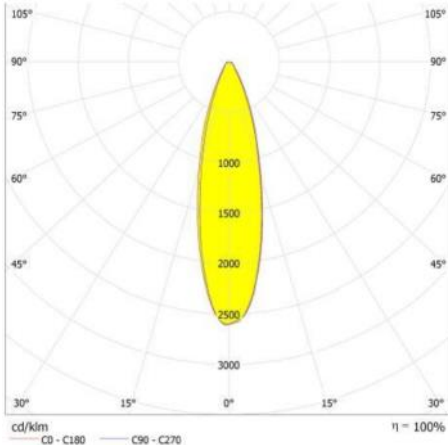

MAGNATECH LED
Simply Brilliant

Areolite-26

Slim LED Street Light

20W to 200W

Optics

25°