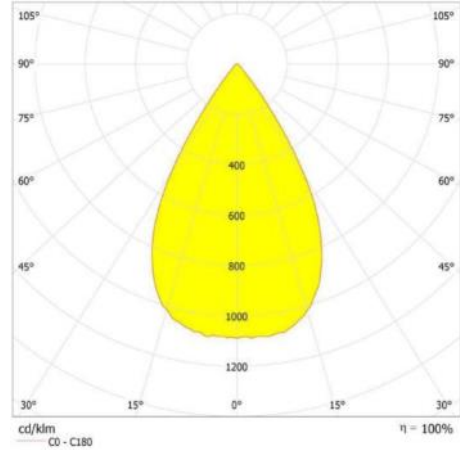

# Areolite-26

Slim LED Street Light

**20W to 200W**

Model	SH26										
Power (nom.)	20W	30W	40W	50W	60W	80W	100W	120W	150W	180W	200W
Lumens (nom)	2800	4200	5300	6300	632500	10400	12740	15600	19500	23400	27730
LED Qty	96					144		192		320	
LED type	Philips Lumiled Luxeon 3030. Other brands available on request										
CRI	>70										
Colour Temp.	3000K, 4000K, 5000K, 6000K or specified from 2000K to 7000K										
L70B10	>50,000 hours										
Driver	Sosen GA (80W to 200W) 200-277V, Sosen VA 100-277V. Other drivers by request										
Beam Angle	25°x25°, 60°x60°, 90°x90°, Type2, Type3, Type4										
Dimensions	535*200*120mm					620*235*125mm		690*260*130mm		810*320*135mm	
Pole Dia.	Spigots for 48mm, 60mm, 76mm. Adaptor for 34mm and 42mm										
Material	Case: ADC12 aluminium, Cover: toughened glass, Lens : PC										
Protection	IP66, IK09										
Surge	10kV with standard internal SPD										
Packing	46.5*26.0*25.5CM/2pcs without spigots					66.5*27.5*15.5CM		72.5*30*15.5CM		81*38*13.5CM	
G.W.	7.2kg					5.6kg		7.5kg		9.5kg	
Standard warranty 5 years.											
All data are nominal. Full test data are available for design simulations.											
All packing information is nominal and will be confirmed at time of shipping.											
E&O E. Magnatech LED reserve the right to change details without notice. Pictures are for reference only.											

# Areolite-26

*Slim LED Street Light*

**20W to 200W**

## Optics

**25°**

**60°**

**90°**

**Type 2**

**Type 3**

**Type 4**

**MAGNATECH LED**  
*Simply Brilliant*