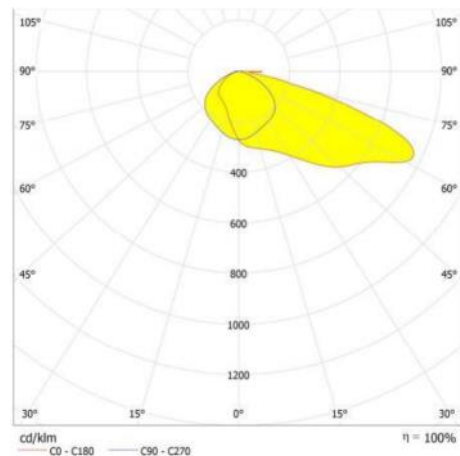

# Areolite-26

*Slim LED Street Light*

**20W to 200W**

## Optics

**25°**

**60°**

**90°**

**Type 2**

**Type 3**

**Type 4**

**MAGNATECH LED**  
*Simply Brilliant*

# Areolite-26

*Slim LED Street Light*

**20W to 200W**

**Internal**

10kV series SPD with status light

Screw-less terminal block

Tool-free release clips

IP67 7-10mm cable gland