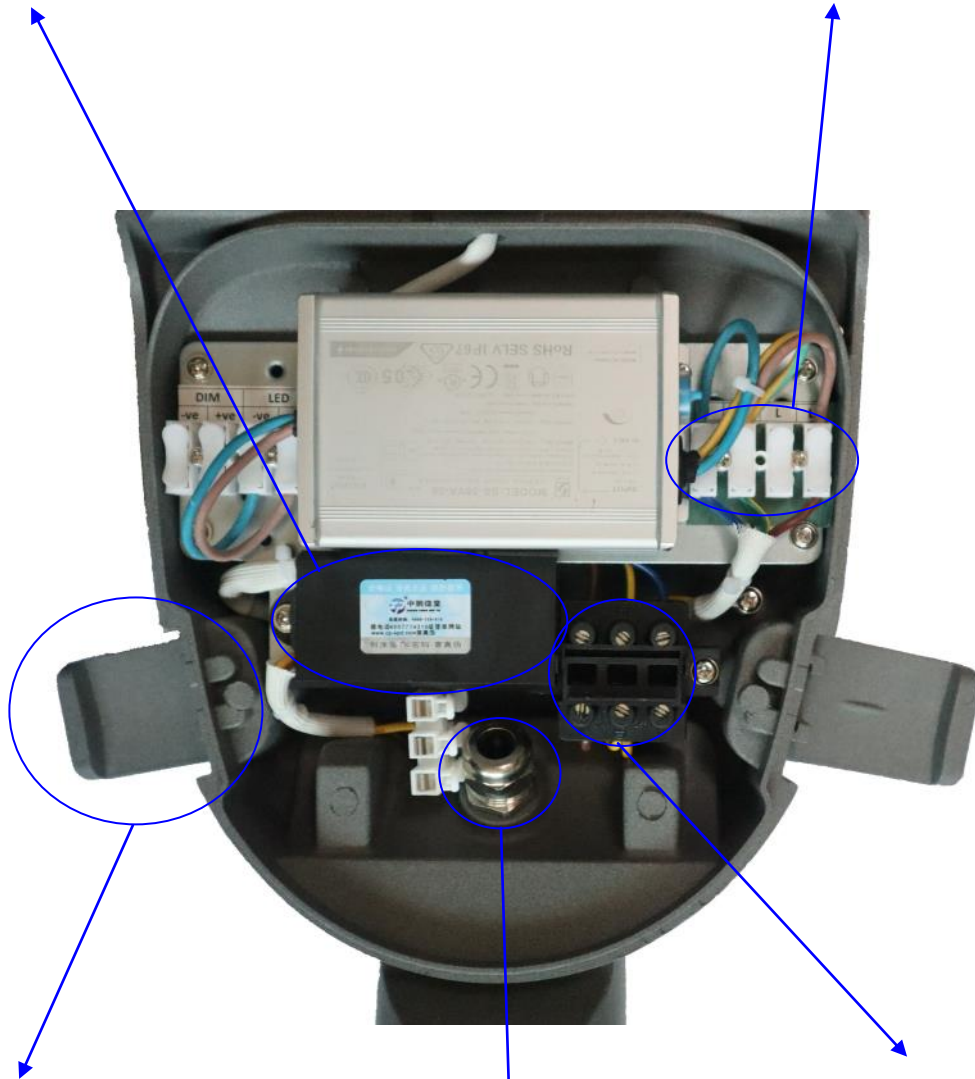

# Areolite-26

*Slim LED Street Light*

**20W to 200W**

**Internal**

10kV series SPD with status light

Screw-less terminal block

Tool-free release clips

IP67 7-10mm cable gland

Safety cut out switch

**MAGNATECH LED**  
*Simply Brilliant*